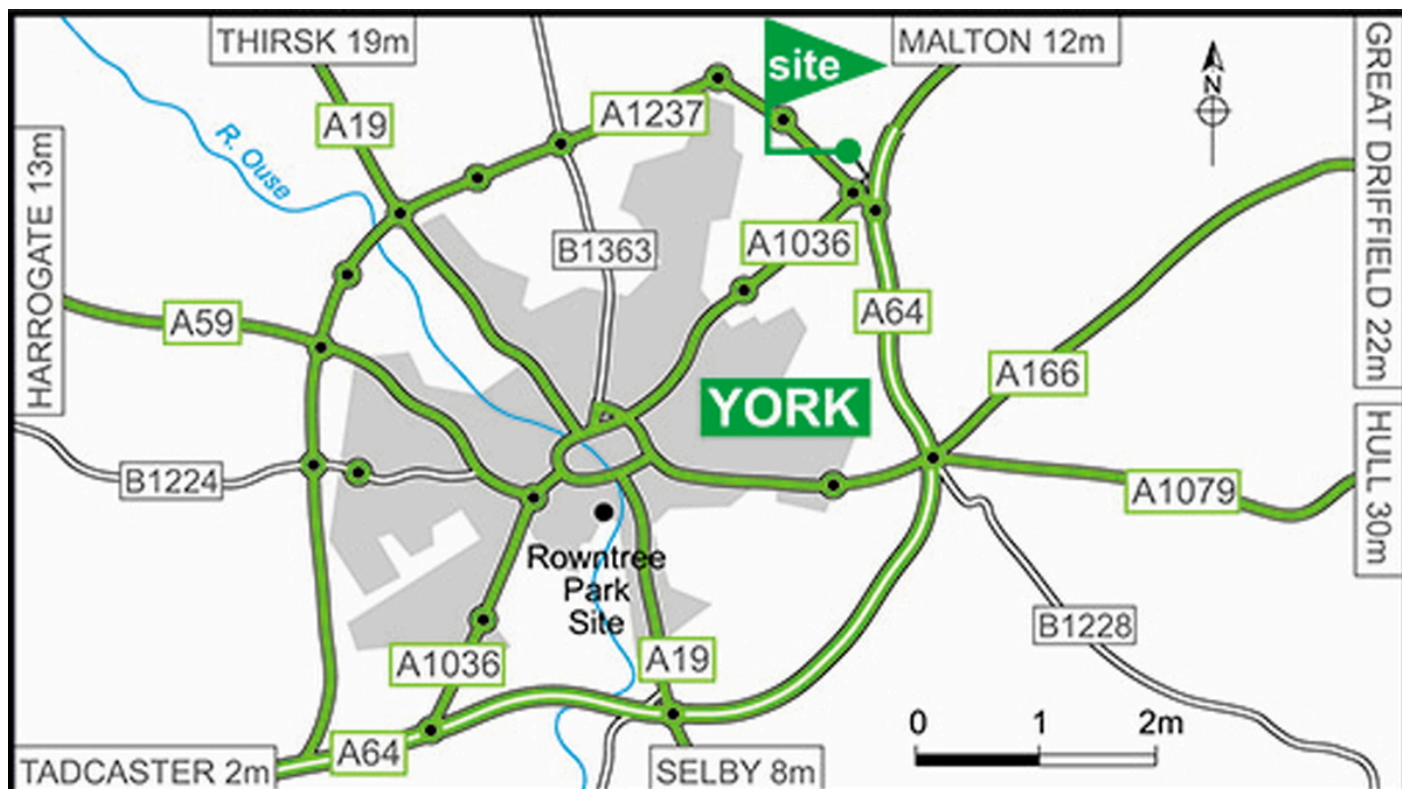

York Beechwood Grange Club Campsite

16.5.2024

For the latest travel information please visit the “map” tab on the site webpage:

<https://www.caravanclub.co.uk/club-sites/england/yorkshire/north-yorkshire/york-beechwood-grange-club-campsite/>

Directions

From the South West on A64:

- Ignore the first signpost to the A1237 (signposted York, Thirsk, Harrogate).
- In 10 miles at the roundabout with traffic signals turn left onto A1237 (signposted York, Thirsk, Harrogate) and get into right hand lane.
- In 100 yards at the roundabout turn right (third exit) into road signposted local traffic only (ignore the signpost for Beechwood Caravan Park).
- The site is at the end of drive.

From the North West on A1237:

- Follow signposts to Scarborough.
- At the double roundabout turn left (first exit) into road signposted local traffic only; then as above.

Location information

Postcode: YO32 9TH

GPS: Lat 53.99514 / Lon -1.02764

OS field ref: SE638559

OS map ref: 105

Handbook map ref: J10

Transport links

Bus stop within 1 mile

Buses go to: York, Castle Howard, Whitby, Scarborough and Leeds

Daily public Transport within 1 mile