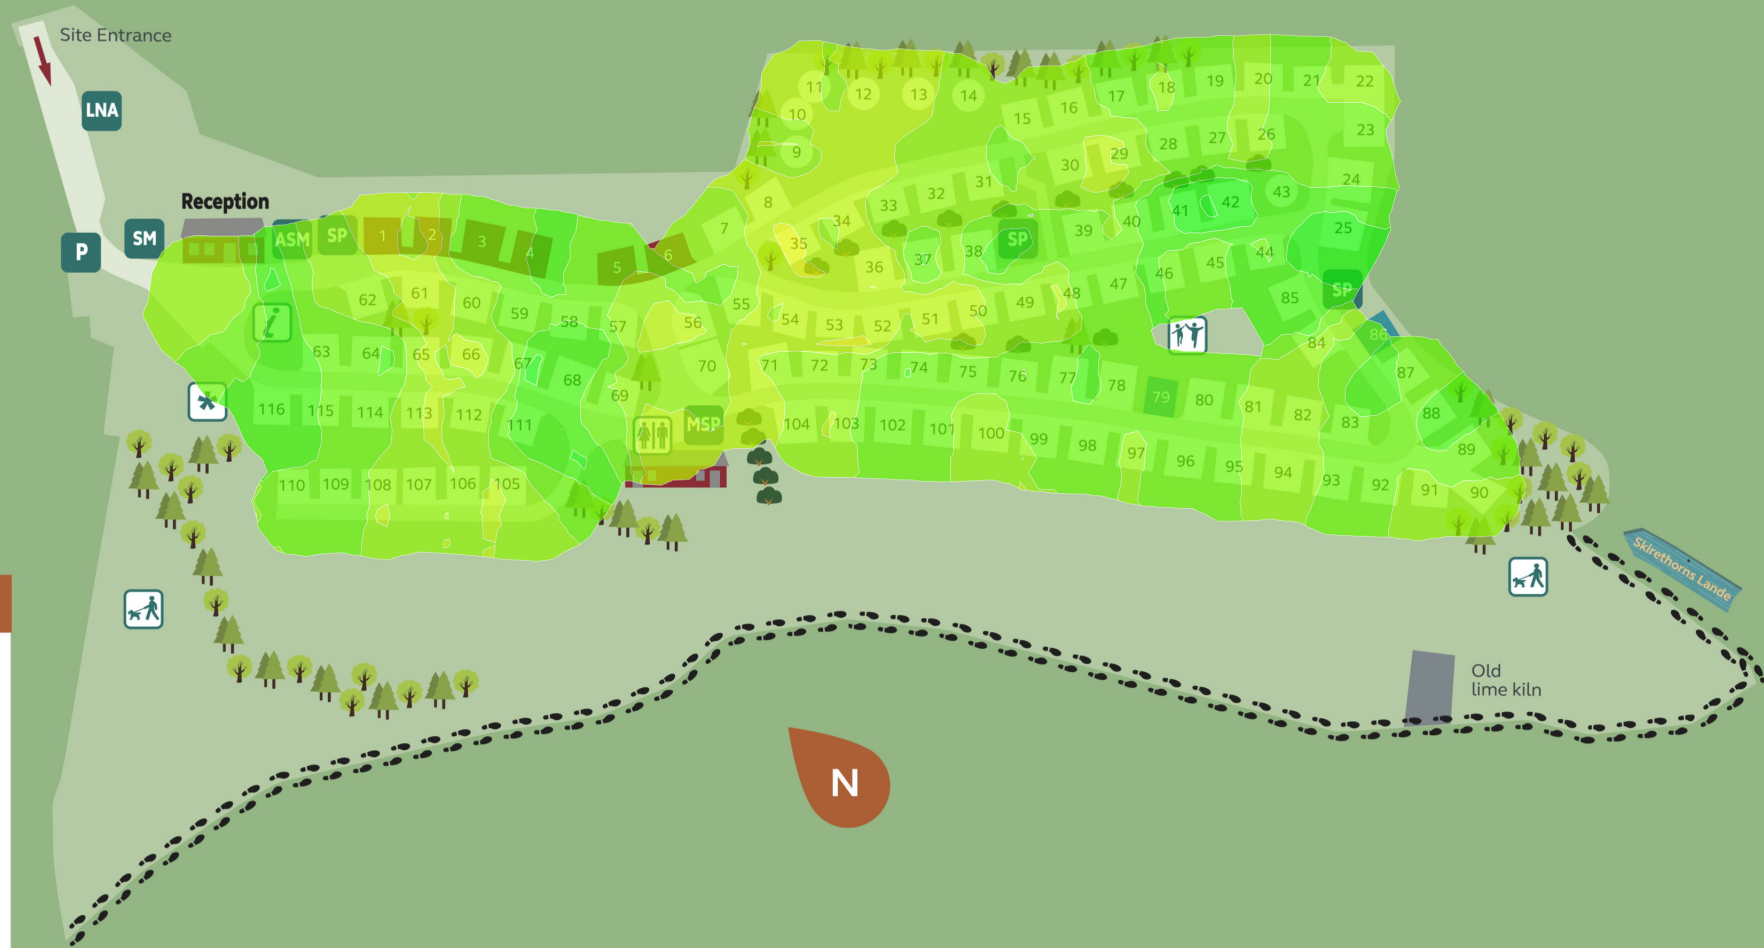

Wharfedale Club Campsite

Site Map Key

- Assembly Point
- Assistant Site Manager
- Dog Walk
- Footpath
- Information Room
- Late Night Arrivals Area
- Motorhome Service Point
- Parking
- Play Area
- Service Point
- Site Manager
- Toilet Block

Pitch Guide

Pitch type	Peg colour	Hardstanding	Grass
Standard with awning	White		
Standard without awning	Blue		
Serviced	Red		

Wharfedale Club Campsite

-67 dBm ≥ -30 dBm

Site Map Key

-  Assembly Point
-  Assistant Site Manager
-  Dog Walk
-  Footpath
-  Information Room
-  Late Night Arrivals Area
-  Motorhome Service Point
-  Parking
-  Play Area
-  Service Point
-  Site Manager
-  Toilet Block

Pitch Guide

Pitch type	Peg colour	Hardstanding	Grass
Standard with awning	White		
Standard without awning	Blue		
Serviced	Red	