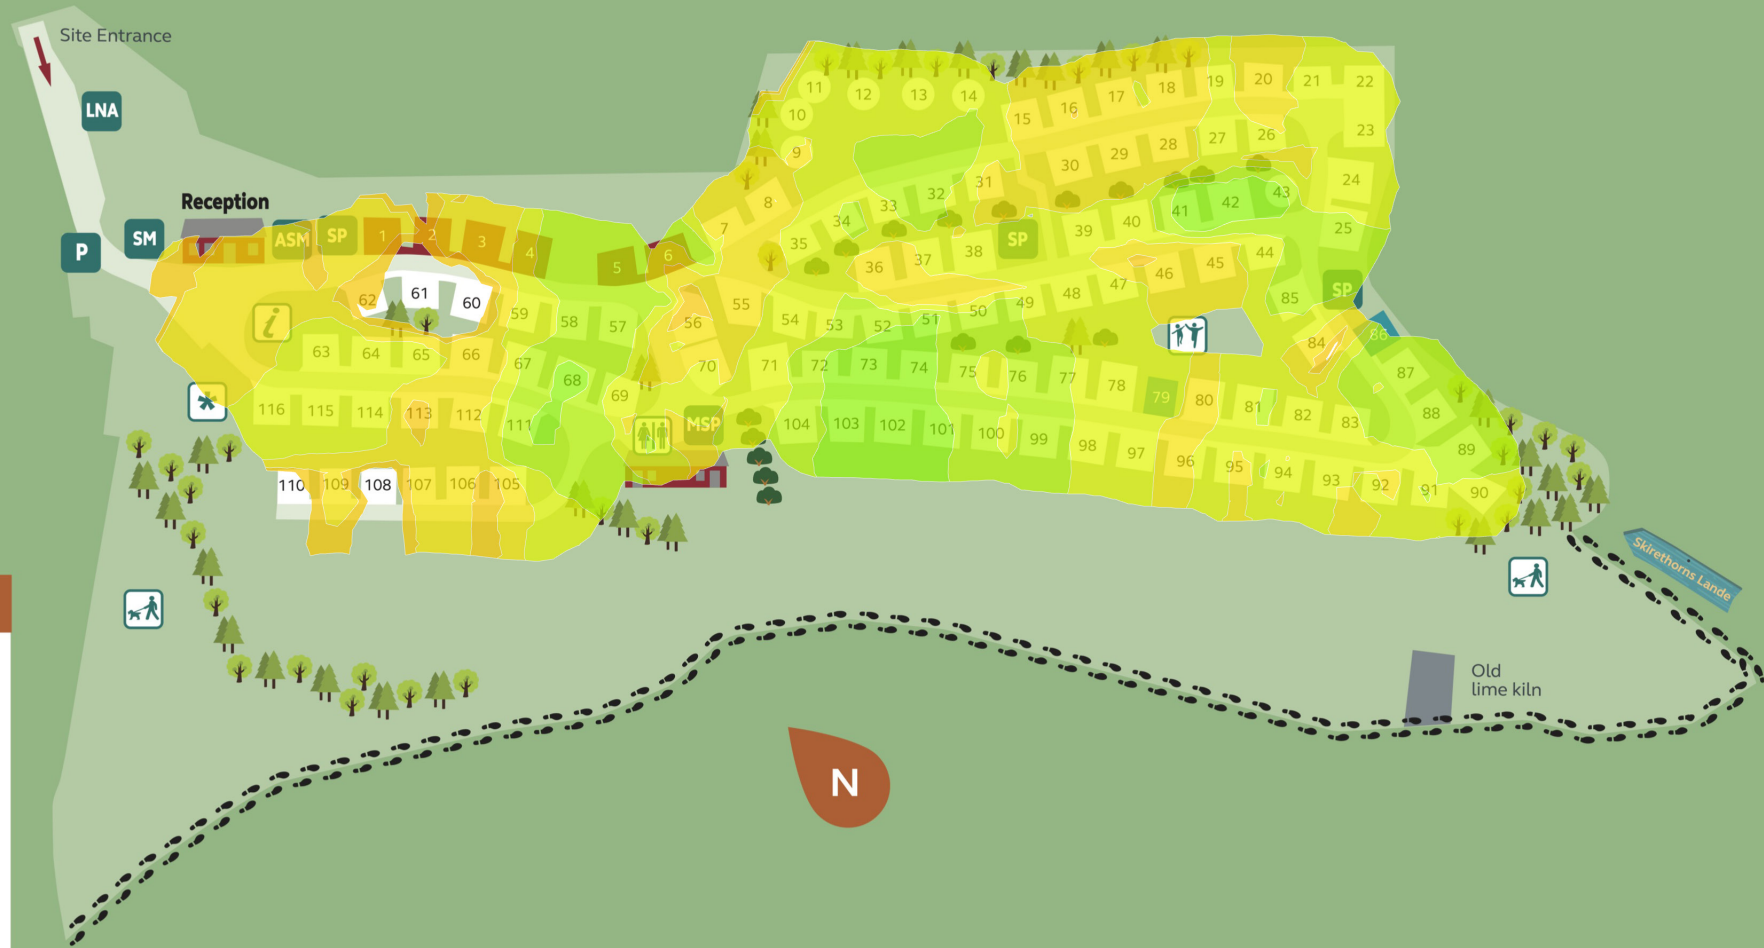

Wharfedale Club Campsite

Site Map Key

- Assembly Point
- Assistant Site Manager
- Dog Walk
- Footpath
- Information Room
- Late Night Arrivals Area
- Motorhome Service Point
- Parking
- Play Area
- Service Point
- Site Manager
- Toilet Block

Pitch Guide

Pitch type	Peg colour	Hardstanding	Grass
Standard with awning	White		
Standard without awning	Blue		
Serviced	Red		

Wharfedale Club Campsite

-67 dBm ≥ -30 dBm

Site Map Key

-  Assembly Point
-  Assistant Site Manager
-  Dog Walk
-  Footpath
-  Information Room
-  Late Night Arrivals Area
-  Motorhome Service Point
-  Parking
-  Play Area
-  Service Point
-  Site Manager
-  Toilet Block

Pitch Guide

Pitch type	Peg colour	Hardstanding	Grass
Standard with awning	White		
Standard without awning	Blue		
Serviced	Red	