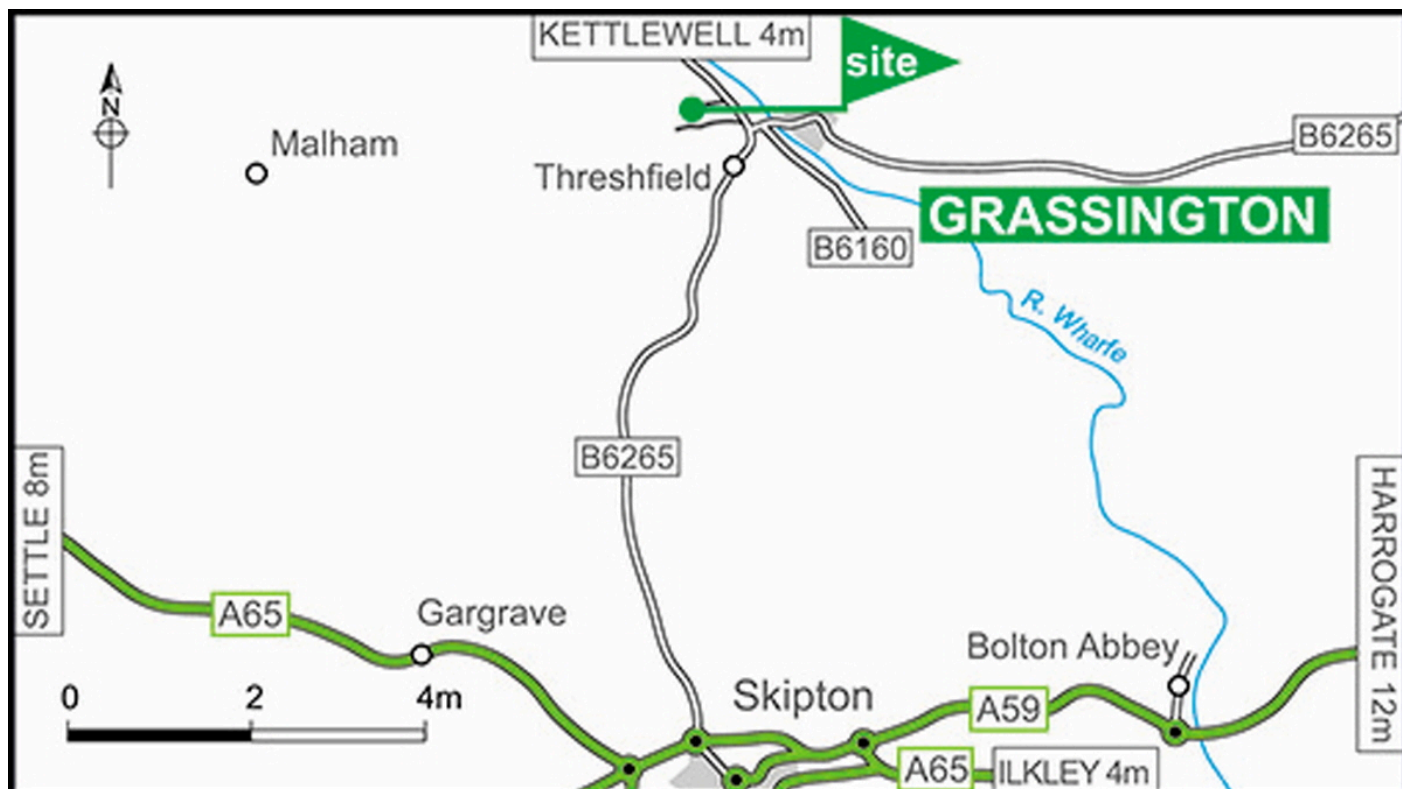

Wharfedale Club Campsite

14.5.2024

For the latest travel information please visit the “map” tab on the site webpage:

<https://www.caravanclub.co.uk/club-sites/england/yorkshire/north-yorkshire/wharfedale-club-campsite/>

Directions

Note: Approach only using the B6265 from Skipton. All other routes are unsuitable for caravans or larger motorhomes:

- On the outskirts of Skipton turn off the A65/A59 at the roundabout onto the B6265 (signposted Grassington)
- In about 7 miles in Threshfield do not turn right to Grassington but continue straight onto B6160 (signposted Kettlewell)
- In 1 mile turn left into leisure park entrance (CAMC site sign).
- In 250 yards take the second left into site road.

- Please adhere to earliest arrival time, as the approach road is narrow in places.

Location information

Postcode: BD23 5PN

GPS: Lat 54.07783 / Lon -2.03317

OS field ref: SD981644

OS map ref: 98

Handbook map ref: G10