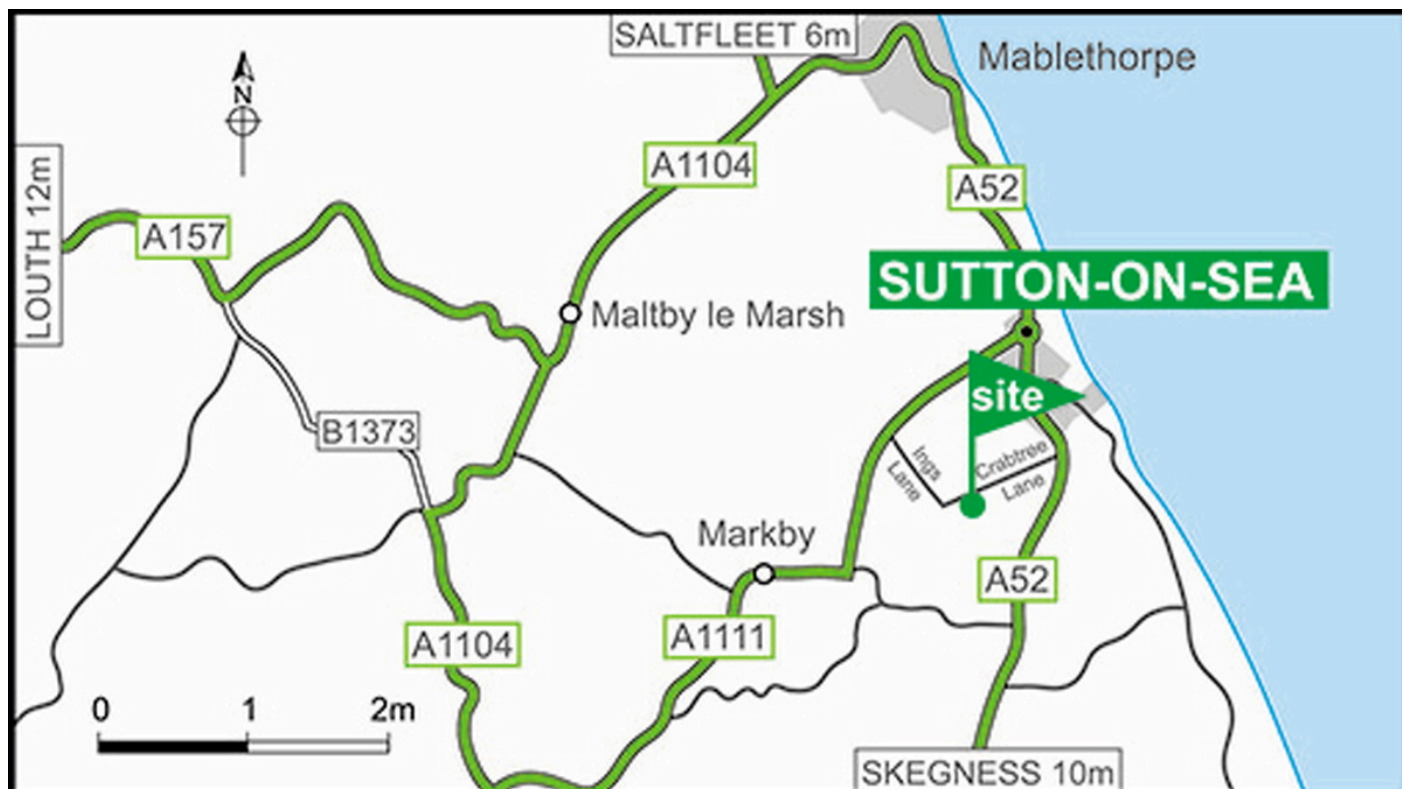

Sutton-on-Sea Club Campsite

16.5.2024

For the latest travel information please visit the “map” tab on the site webpage:

<https://www.caravanclub.co.uk/club-sites/england/east-midlands/lincolnshire/sutton-on-sea-club-campsite/>

Directions

- Turn right off A52 (Sutton-on-Sea - Skegness) about 1 mile past roundabout junction of A1111/A52, at international caravan sign into Crabtree Lane.
- The Site is on the left in 0.5 mile.
- If approaching from Alford on A1111, do not turn into Ings Lane towards A52 as narrow and unsuitable for caravans and motorhomes.

Location information

Postcode: LN12 2RS

GPS: Lat 53.29542 / Lon 0.27711

OS field ref: TF519801

OS map ref: 122

Handbook map ref: L8

Transport links

Bus stop within 1 mile

Buses go to: Mablethorpe and Skegness

Daily public Transport within 1 mile

Car hire

[Car hire available](#)

Site Contact details

Telephone: 01507 441503