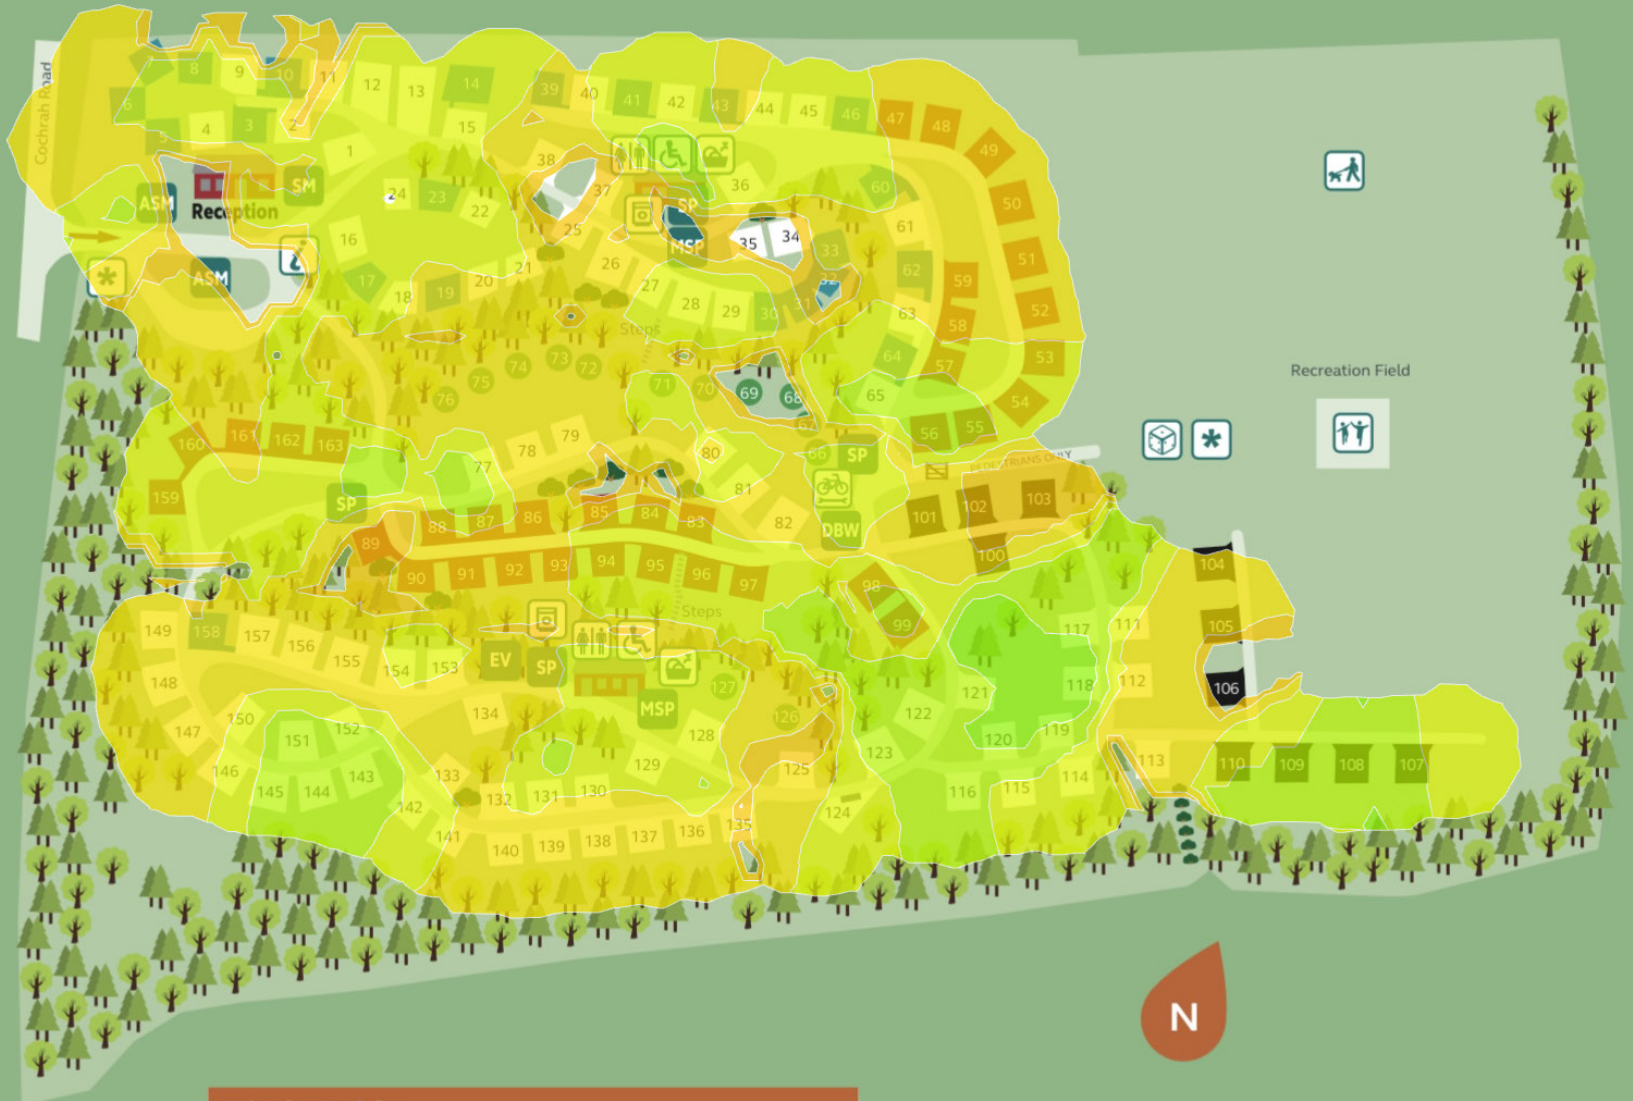

Premium Club Wi-Fi

With our Premium Wi-Fi at 95 campsites, you can download large files and stream videos with speeds of up to 100Mbps.

Visit camc.com/Wi-Fi to find out more.

Scarborough West Ayton Club Campsite

Site Map Key

-  Accessible Facility
-  Assembly Point
-  Assistant Site Manager
-  Bike Maintenance Station
-  Cars park at front of pitch
-  Dishwashing Area
-  Dog & Bike Wash
-  Dog Walk
-  Electric Vehicle Charging
-  Games Room
-  Information Room
-  Laundry
-  Motorhome Service Point
-  Play Area
-  Service Point
-  Site Manager
-  Toilet Block with Showers and Inclusive Room

Scarborough West Ayton Club Campsite

Site Map Key

-  Accessible Facility
-  Assembly Point
-  Assistant Site Manager
-  Bike Maintenance Station
-  Cars park at front of pitch
-  Dishwashing Area
-  Dog & Bike Wash
-  Dog Walk
-  Electric Vehicle Charging
-  Games Room
-  Information Room
-  Laundry
-  Motorhome Service Point
-  Play Area
-  Service Point
-  Site Manager
-  Toilet Block with Showers and Inclusive Room