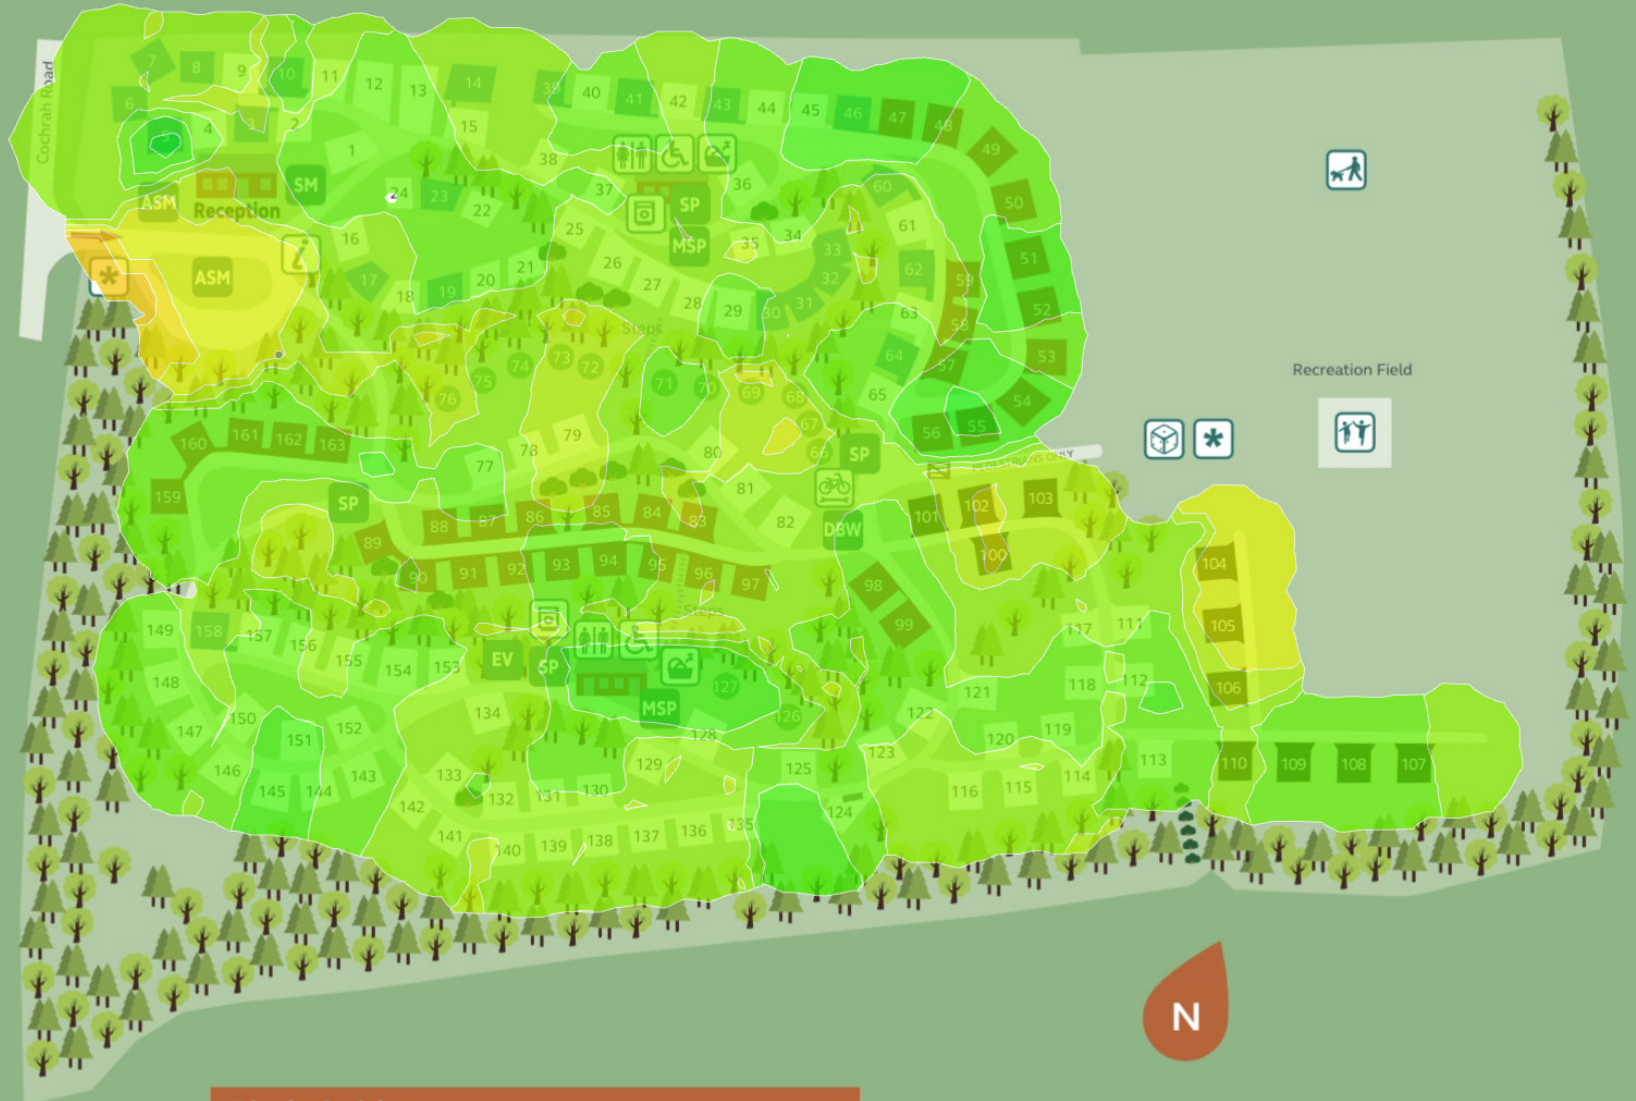

Pitch Guide

| Pitch type | Peg colour | Hardstanding | Grass |
|-------------------------|------------|---|---|
| Standard with awning | White |  |  |
| Standard without awning | Blue |  | |
| Hardstanding Serviced | Red |  | |
| Hardstanding Premium | Black |  | |

Scarborough West Ayton Club Campsite

Site Map Key

-  Accessible Facility
-  Assembly Point
-  Assistant Site Manager
-  Bike Maintenance Station
-  Cars park at front of pitch
-  Dishwashing Area
-  Dog & Bike Wash
-  Dog Walk
-  Electric Vehicle Charging
-  Games Room
-  Information Room
-  Laundry
-  Motorhome Service Point
-  Play Area
-  Service Point
-  Site Manager
-  Toilet Block with Showers and Inclusive Room