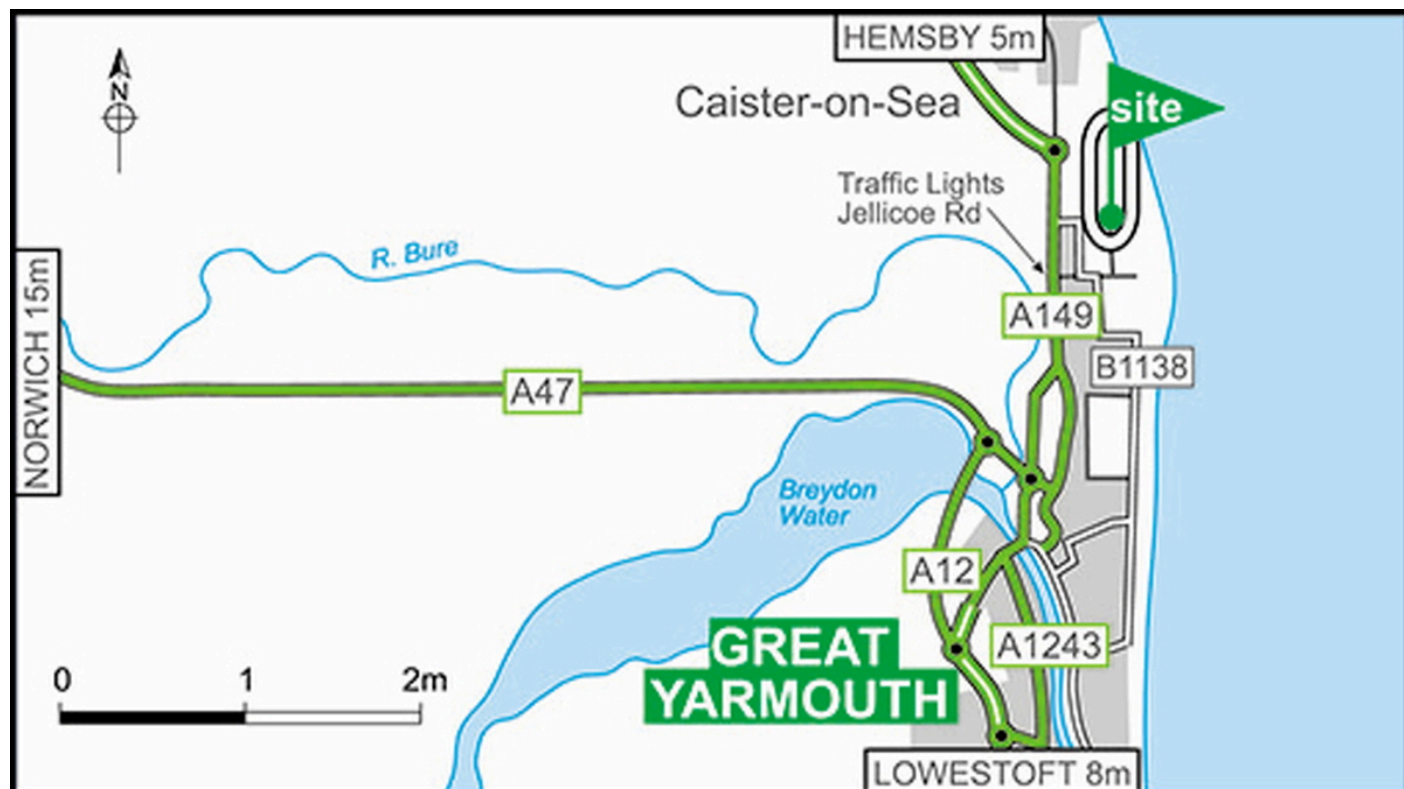

## Great Yarmouth Racecourse Club Campsite

15.5.2024

For the latest travel information please visit the “map” tab on the site webpage:

<https://www.caravanclub.co.uk/club-sites/england/east-anglia/norfolk/great-yarmouth-racecourse-club-campsite/>

### Directions

- Turn left off the A47 (Norwich - Great Yarmouth) at the roundabout onto the A149 (signposted Caister).
- In about 1 mile at the third set of traffic lights turn right into Jellicoe Road (signposted Racecourse).
- In 0.25 mile turn left at the roundabout into the racecourse entrance (beware of blind turning).
- Continue across the racetrack to the site.

## **Location information**

**Postcode:** NR30 4AU

**GPS:** Lat 52.628 / Lon 1.7332

**OS field ref:** TG526103

**OS map ref:** 134

**Handbook map ref:** N7

## **Transport links**

Bus stop within 1 mile

Buses go to: Yarmouth and Caister

Daily public Transport within 1 mile

Nearest park and ride: Norwich

Nearest train station: Great Yarmouth

Train station within 5 miles