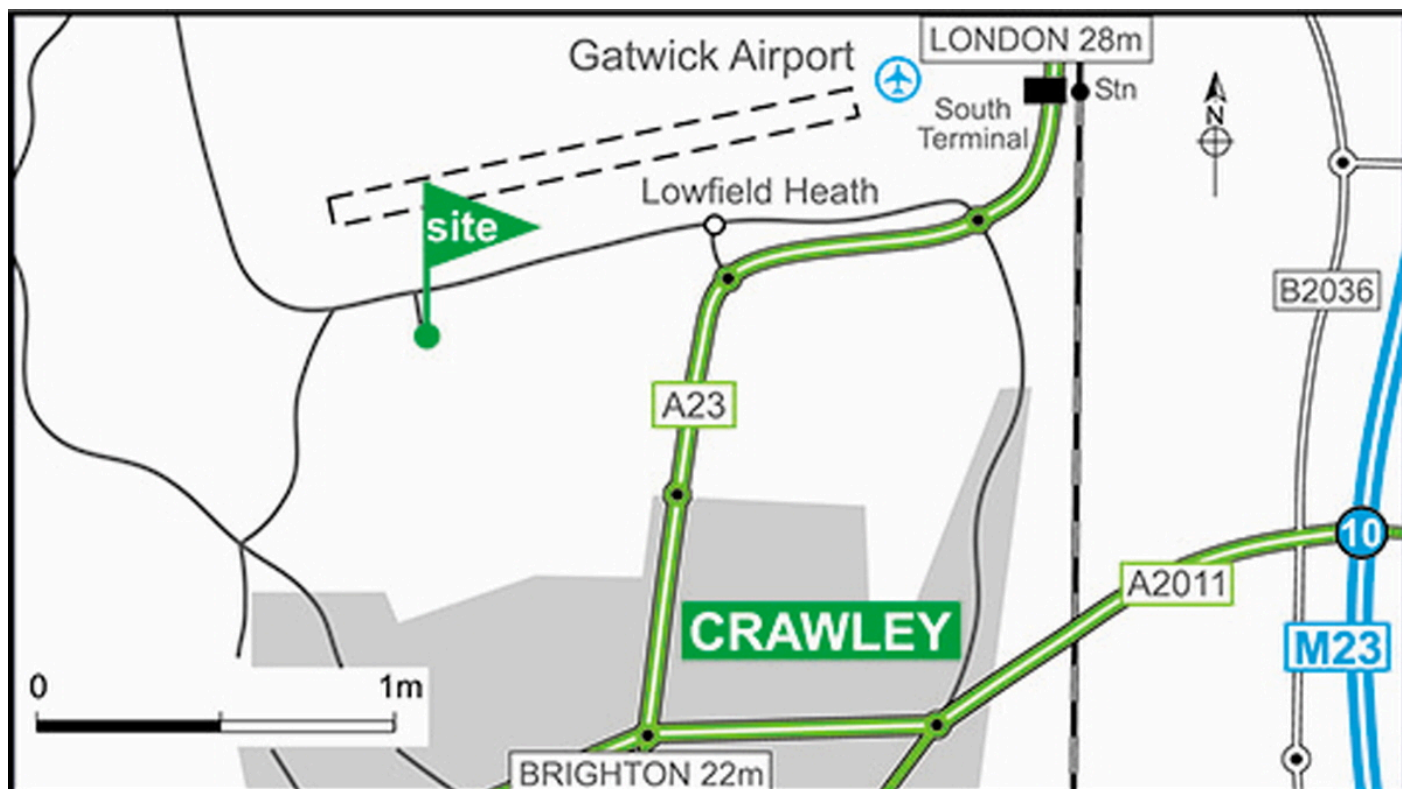

Gatwick Club Campsite

15.5.2024

For the latest travel information please visit the “map” tab on the site webpage:

<https://www.caravanclub.co.uk/club-sites/england/south-east-england/west-sussex/gatwick-club-campsite/>

Directions

- Leave the M23 at junction 10 onto the A2011 dual carriageway to Crawley.
- In about 1 mile at the roundabout follow signs for Horsham.
- In 0.75 mile at the roundabout turn right onto the A23 (signposted Gatwick, London).
- In 1.25 miles at the second roundabout turn left (signposted Charlwood).
- In 90 metres at the roundabout turn left by Car Rental depot.
- The site is on the left in 1 mile.

Note: Security barrier (card required) in operation.

Location information

Postcode: RH11 0QA

GPS: Lat 51.14319 / Lon -0.20212

OS field ref: TQ258396

OS map ref: 187

Handbook map ref: K3

Transport links

Nearest park and ride: N/A

Daily public Transport within 1 mile

Nearest train station: Gatwick Airport

Train station within 5 miles

Car hire

[Car hire available](#)

Site Contact details

Telephone: 01293 524834