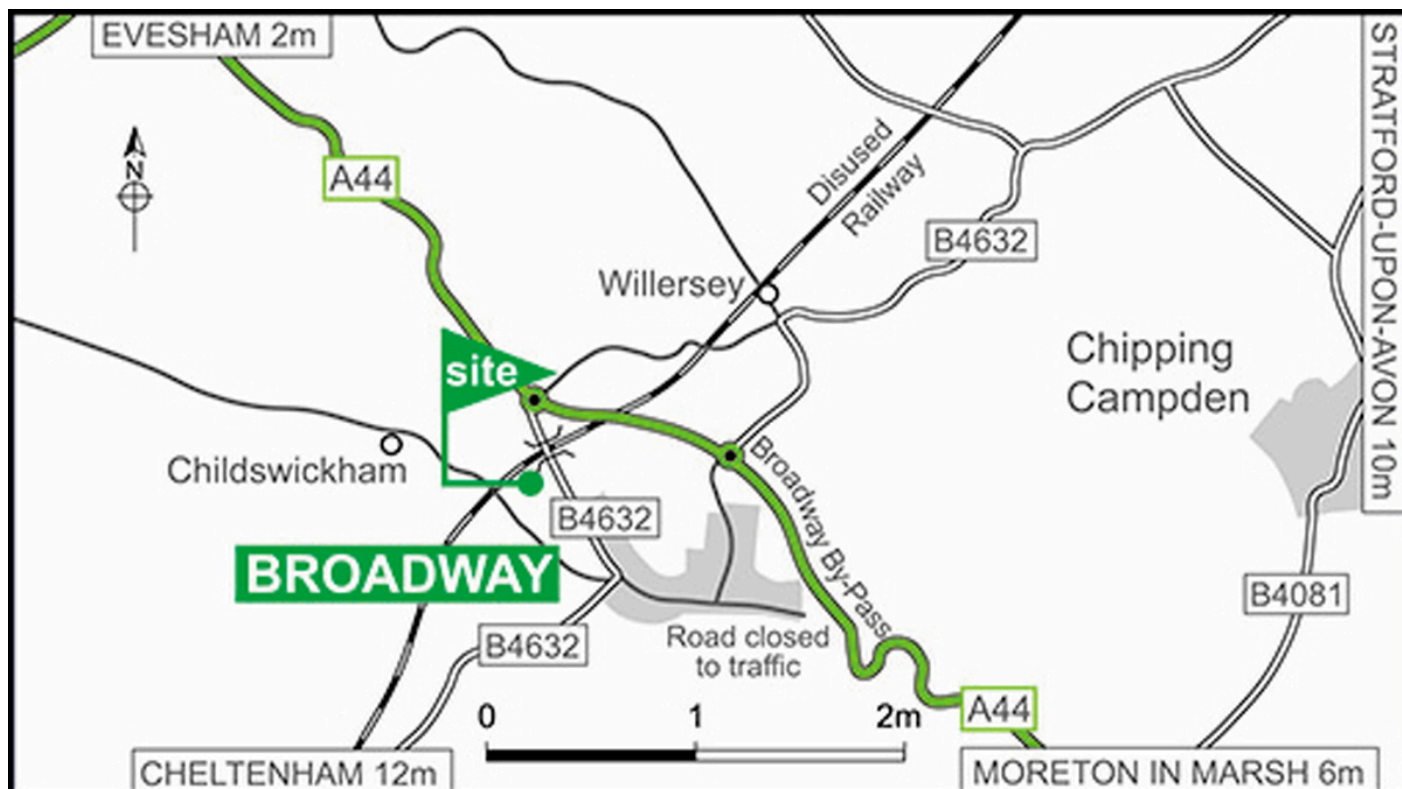

Broadway Club Campsite

10.5.2024

For the latest travel information please visit the “map” tab on the site webpage:

<https://www.caravanclub.co.uk/club-sites/england/cotswolds/worcestershire/broadway-club-campsite/>

Directions

From Moreton-in-Marsh and Chipping Norton on A44 Broadway Bypass:

- Ignore first roundabout on A44 (do not tow through Broadway village), and continue for about 0.75 mile to the second roundabout and turn left onto B4632.
- The site is on the right immediately under the bridge and opposite the garage.

From Evesham on A44: turn off at roundabout onto B4632 signposted Broadway Village.

- The Site is on the right in 0.5m immediately under the bridge and opposite the garage.

Note: please ignore all international caravan site signs in the vicinity of Broadway.