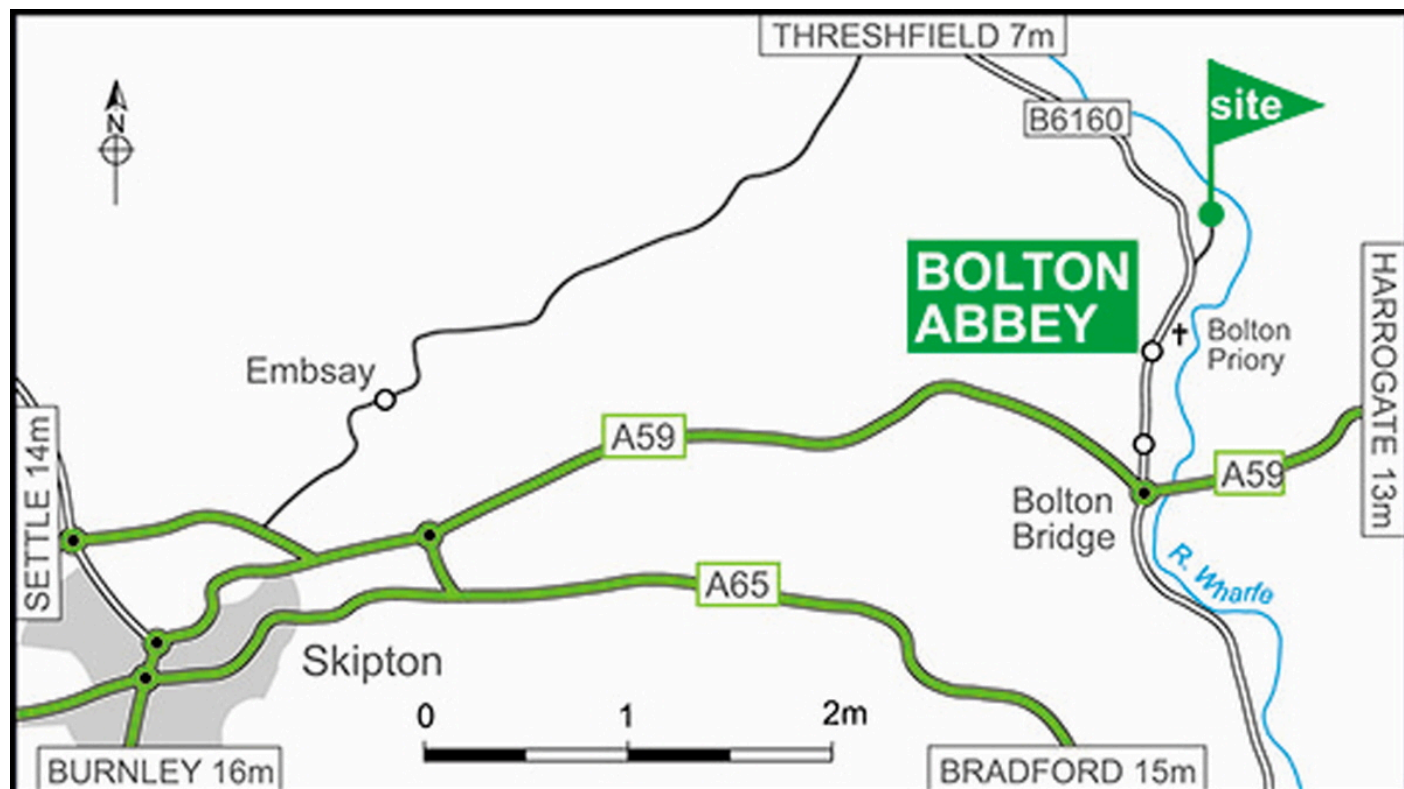

Bolton Abbey Estate Club Campsite

14.5.2024

For the latest travel information please visit the “map” tab on the site webpage:

<https://www.caravanclub.co.uk/club-sites/england/yorkshire/north-yorkshire/bolton-abbey-estate-club-campsite/>

Directions

Note: On the final approach to the site please do not use Sat Nav.

From East or West

- Turn off the A59 at Bolton Bridge roundabout onto the B6160 signposted Bolton Abbey.
- In 1 mile go through Bolton Priory archway (restricted height 3.3 metres and width 2.8 metres), continue for 2 miles, turn right at Strid Wood car park and the site is straight ahead.

Note: the waiting area is very restricted.