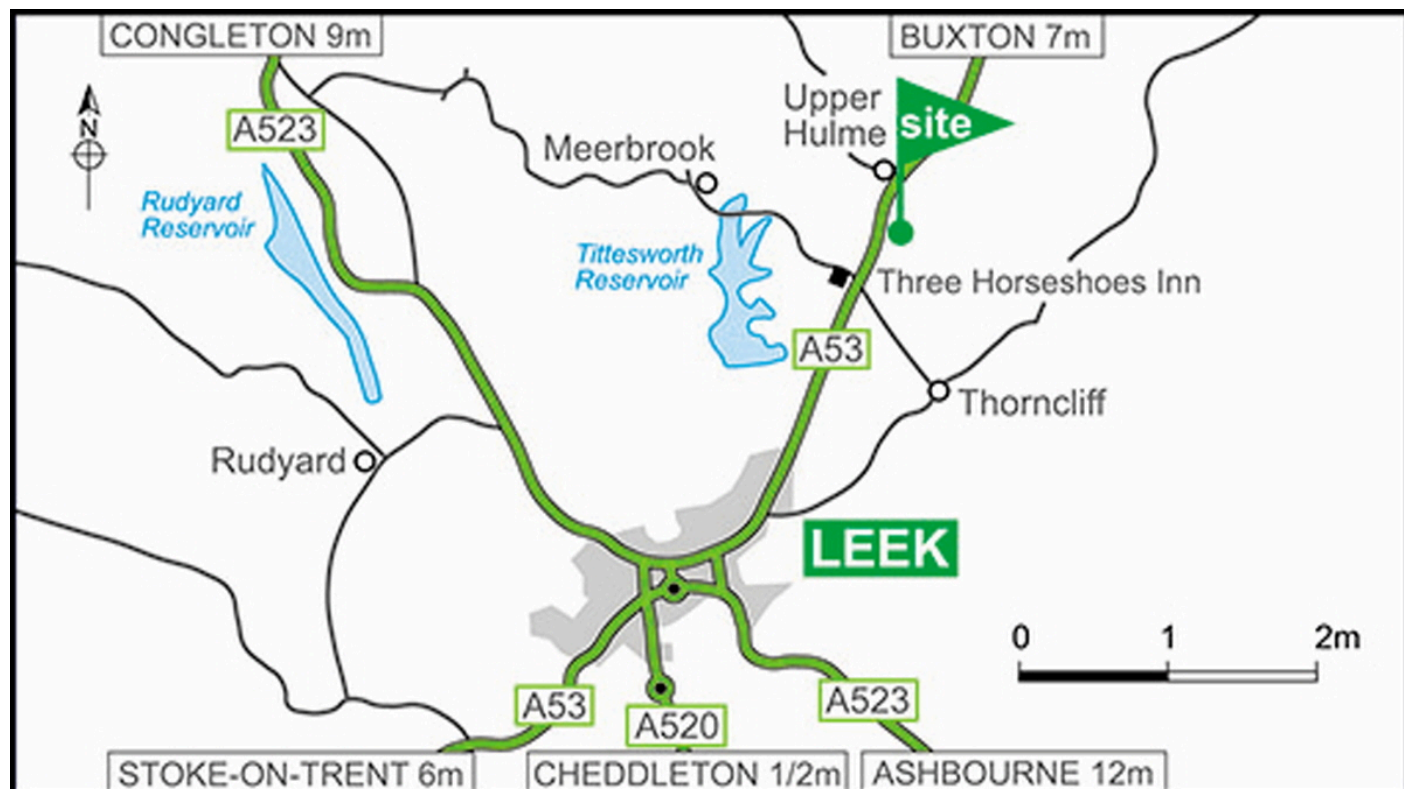

Blackshaw Moor Club Campsite

14.5.2024

For the latest travel information please visit the “map” tab on the site webpage:
<https://www.caravanclub.co.uk/club-sites/england/peak-district/staffordshire/blackshaw-moor-club-campsite/>

Directions

From Buxton on A53:

- The site is on the left in about 9 miles (180mtrs past Blackshaw Moor sign).
- From Leek on A53: the site is on the right within 3 miles (0.25 miles past Three Horseshoes public house).

Note: Barrier to the site closes at 20:00, so please arrive before this time.

Location information

Postcode: ST13 8TW

GPS: Lat 53.13864 / Lon -1.98503

OS field ref: SK012603

OS map ref: 119

Handbook map ref: H8