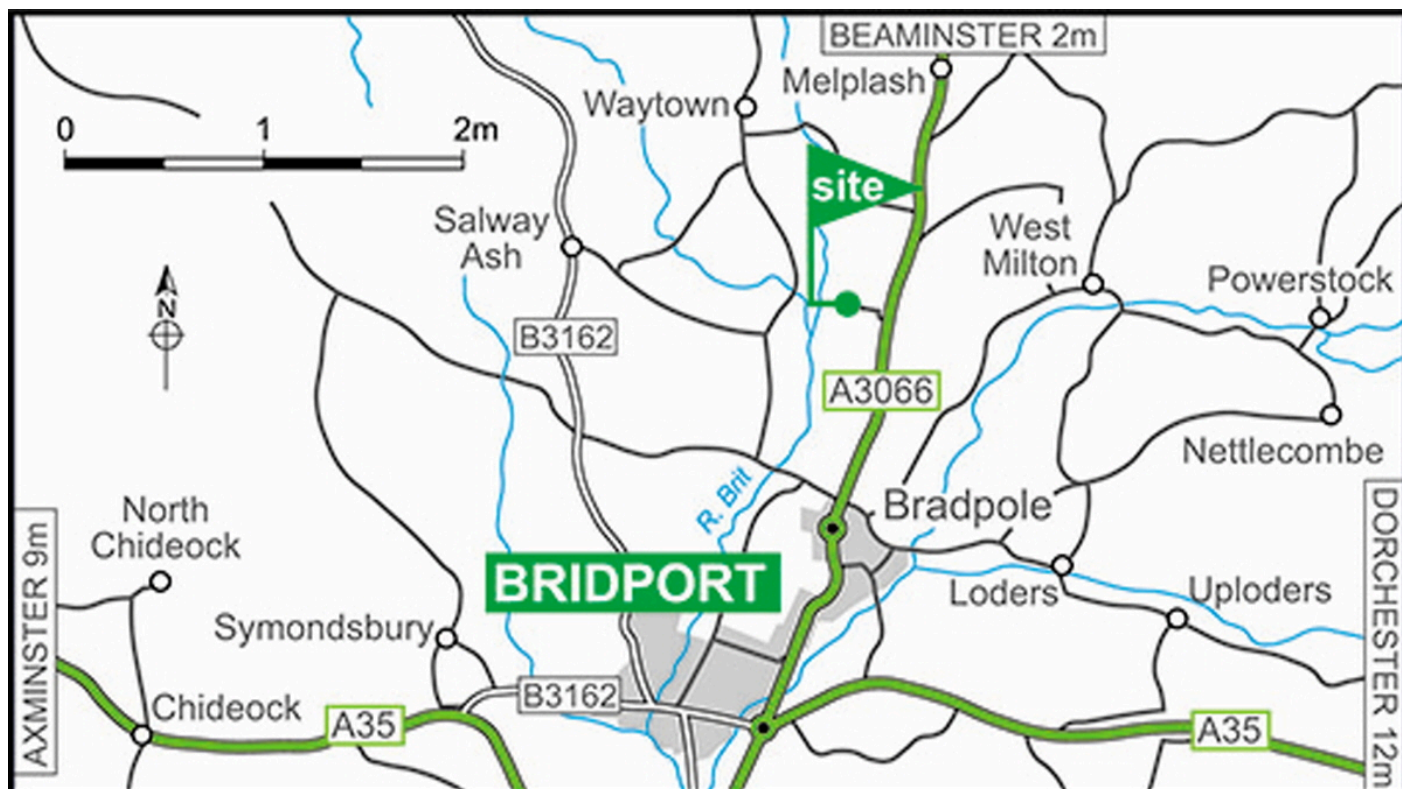

Bridport Bingham Grange Club Campsite

15.5.2024

For the latest travel information please visit the “map” tab on the site webpage:

<https://www.caravanclub.co.uk/club-sites/england/southern-england/dorset/bridport-bingham-grange-club-campsite/>

Directions

From the South West:

- Take the A35 to Bridport following directions to Beaminster via the A3066.
- After approx 2 miles, the entrance to the caravan park can be seen on the left hand side.

From the North:

- At Beaminster follow signs for Bridport on the A3066. Pass through Melplash Village.
- After approx 0.5 mile, the entrance to Bridport Bingham Grange can be seen on the right hand side.

- Site is signposted on the A3066 Bridport - Beaminster Road approx 2.5 miles north of Bridport.

Location information

Postcode: DT6 3TT

GPS: Lat 50.764079 / Lon -2.740318

OS field ref: SY478963

OS map ref: 193

Handbook map ref: F2

Transport links

Bus stop within 1 mile