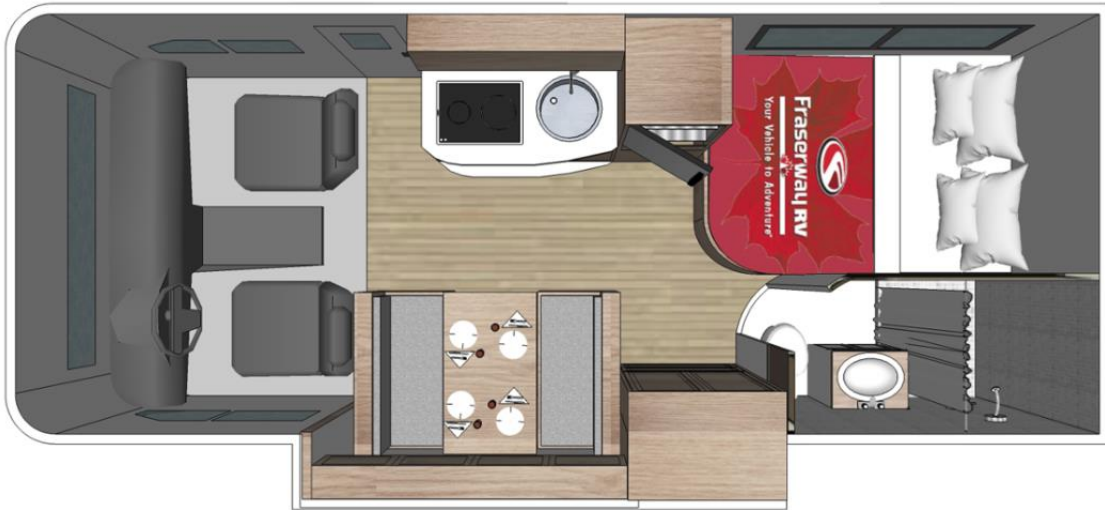

Fraserway C-Large Floorplans

Day

Night