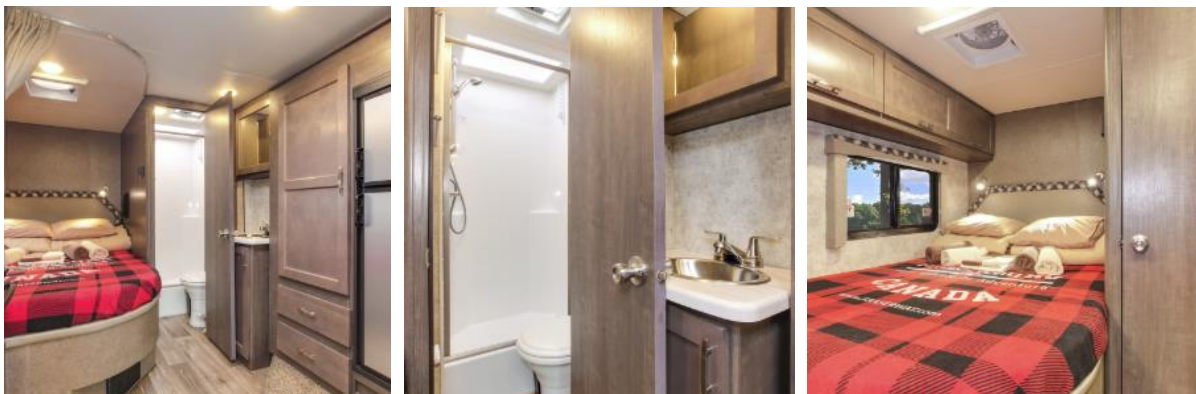

Vehicle Dimensions

- Length – 7.16m
- Width - 2.50m
- Height – 3.40m
- Interior Height – 2.00m