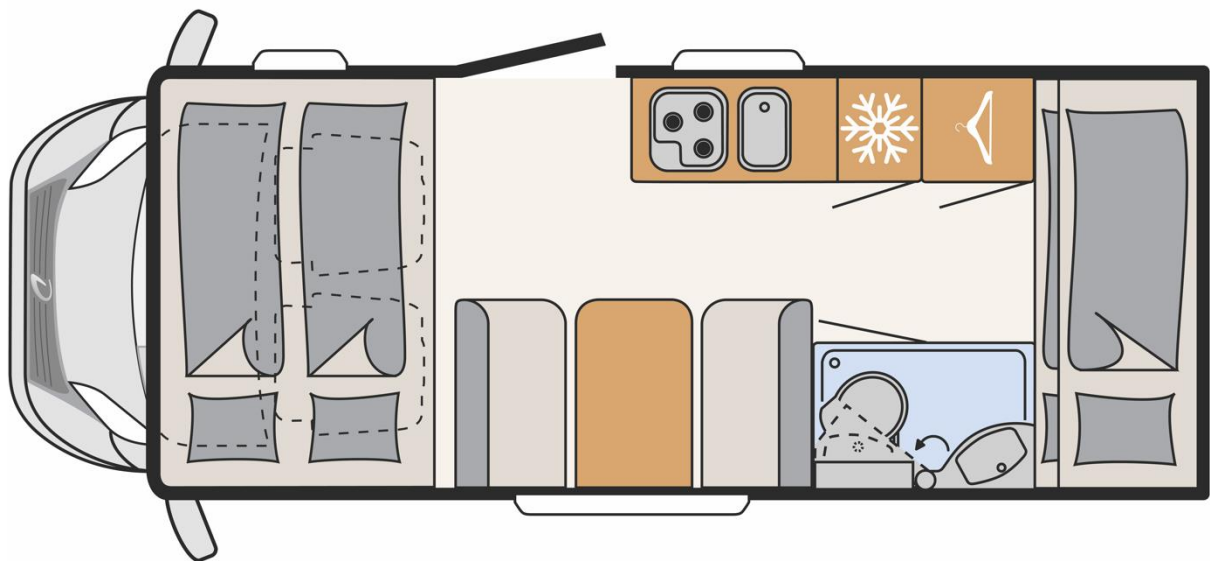

Vehicle Specifications

- Vehicle: Dethleffs A5887
- Automatic
- Power steering
- Air-con: Drivers Cab
- Fuel tank capacity: 90L
- Fresh water tank: 107L
- Wastewater tank: 90L
- 6 seatbelts in vehicle
- Power supply: 230v
- Fridge/freezer: 142L/15L
- 3 X WC Chemicals
- Sink
- Gas stove
- Cutlery & cooking utensils
- Crockery and glasses
- Pots and pans
- Pressurised water
- Stereo System
- Smart TV
- Toilet
- Shower

Sleeping for up to 4 Adults and 2 Children

- Rear - Bunk Beds 2.10m x 0.85m / 2.00m x 0.80m
- Middle – Double Bed 1.85m x 1.30m
- Overcab – Double Bed 2.10m x 1.65m

Vehicle Dimensions

- Length – 6.51m
- Width – 2.33m
- Height – 3.19m
- Interior Height – 1.98m

McRent Family Plus Floorplan

Day

Night

Bed configurations are available in a double or twin. Please request your preference at the time of booking.

Floor plans and specifications are intended as a guide and McRent cannot guarantee exact specifications and layouts.