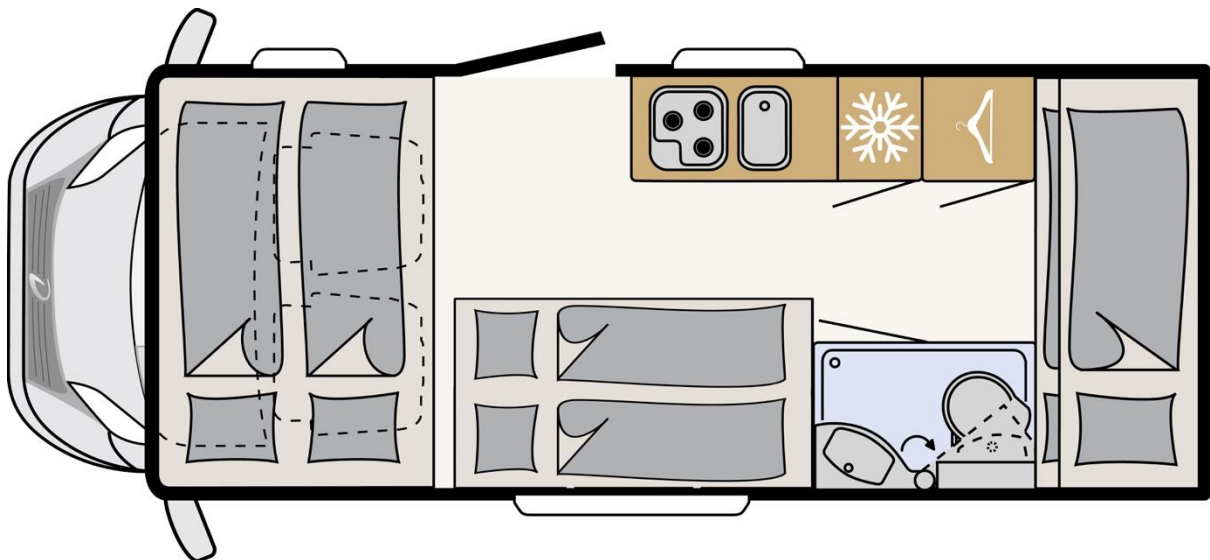

Vehicle Specifications

- Vehicle: Dethleffs A5887
- Automatic
- Power steering
- Air-con: Drivers Cab
- Fuel tank capacity: 90L
- Fresh water tank: 107L
- Wastewater tank: 90L
- 6 seatbelts in vehicle
- Power supply: 230v
- Fridge/freezer: 142L/15L
- 3 X WC Chemicals
- Sink
- Gas stove
- Cutlery & cooking utensils
- Crockery and glasses
- Pots and pans
- Pressurised water
- Stereo System
- Smart TV
- Toilet
- Shower

Sleeping for up to 4 Adults and 2 Children

- Rear - Bunk Beds 2.10m x 0.85m / 2.00m x 0.80m
- Middle – Double Bed 1.85m x 1.30m
- Overcab – Double Bed 2.10m x 1.65m

Vehicle Dimensions

- Length – 6.51m
- Width – 2.33m
- Height – 3.19m
- Interior Height – 1.98m

McRent Family Plus Floorplan

Day

Night

Bed configurations are available in a double or twin. Please request your preference at the time of booking.

Floor plans and specifications are intended as a guide and McRent cannot guarantee exact specifications and layouts.