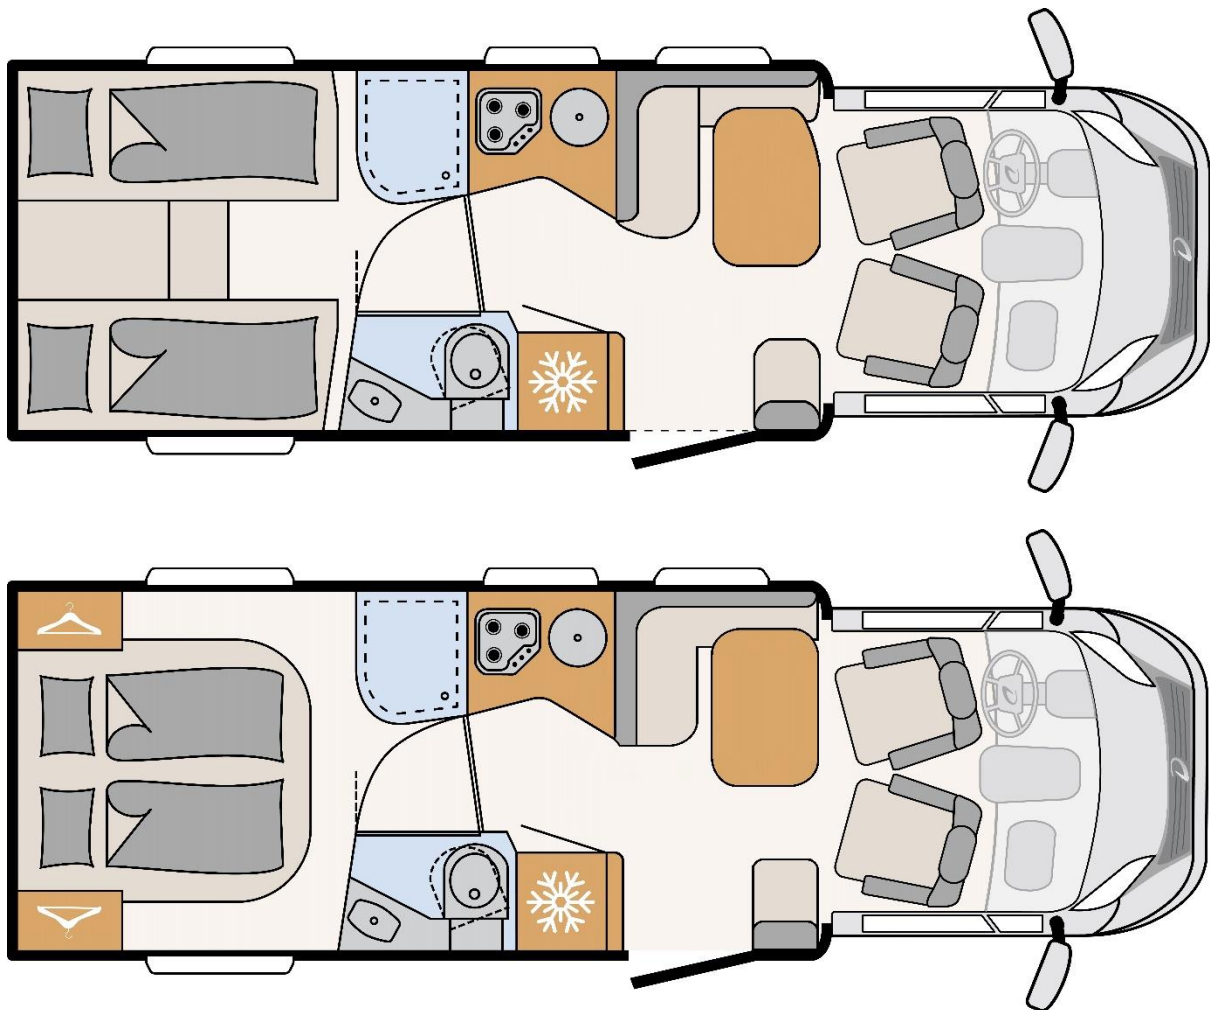

MCRENT COMFORT STANDARD

2 berth motorhome

The comfortable semi-integrated vehicle for superior requirements with more space and two beds and four seats.

Look Inside the McRent Comfort Standard

[Take a 360° look at the McRent Comfort Standard](#) interior, including layouts.

- Vehicle: Dethleffs T7057
- Automatic
- Power steering
- Air-con: Drivers Cab
- Fuel tank capacity: 90L
- Fresh water tank: 125L
- Wastewater tank: 90L
- 2 seatbelts in the driver's cab
- Power supply: 230v
- Fridge/freezer: 142L/15L
- Front Swivel Seats
- Sink
- Gas stove
- Cutlery & cooking utensils
- Crockery and glasses
- Pots and pans
- Pressurised water
- Bike Rack
- Stereo system
- Smart TV
- 3 x WC Chemicals
- Toilet
- Awning
- Shower

Sleeping for up to 2 Adults

- Rear - Double Bed 1.90m x 1.50m

Vehicle Dimensions

- Length – 7.41m
- Width – 2.33m
- Height – 2.90m
- Interior Height – 2.13m

McRent Comfort Standard Floorplan

Day/Night

Bed configurations are available in a double or twin. Please request your preference at the time of booking.