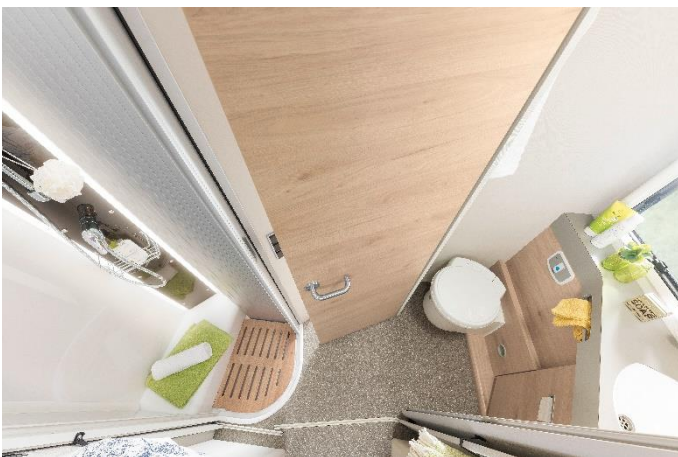

Vehicle Dimensions

- Length – 7.41m
- Width – 2.33m
- Height – 2.90m
- Interior Height – 2.13m