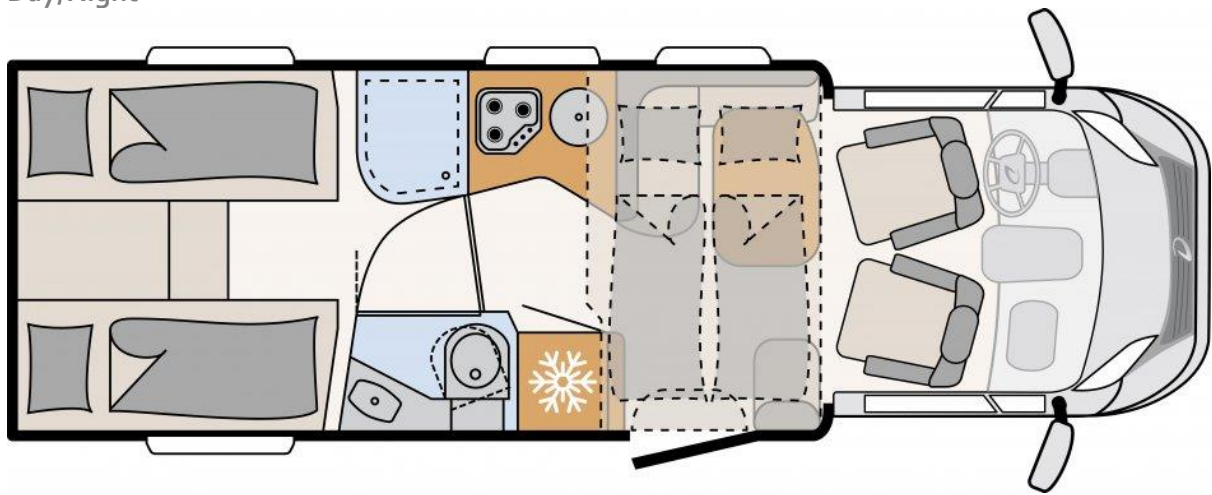

Sleeping for up to 4 Adults

- Rear - Double Bed 1.85m x 8m
- Over Cab Bed 1.40m x 1.10m

Vehicle Dimensions

- Length – 7.40m
- Width – 2.33m
- Height – 3.00m
- Interior Height – 2.05m

McRent Comfort Plus Floorplan

Day/Night

Floor plans and specifications are intended as a guide and McRent cannot guarantee exact specifications and layouts.

Available on all independent and tailor-made holidays in New Zealand.