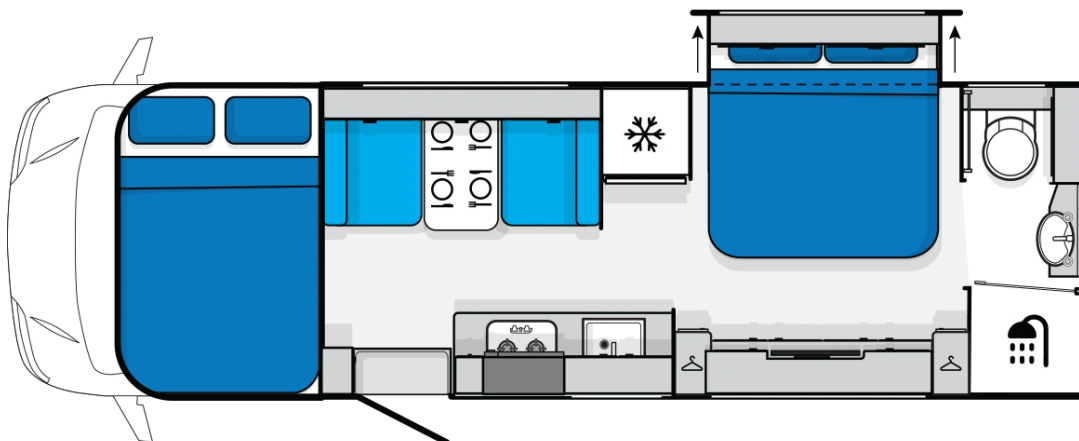

Floor plans and specifications are intended as a guide and Let's Go cannot guarantee exact specifications and layouts.

Available on all independent and tailor-made holidays in Australia.