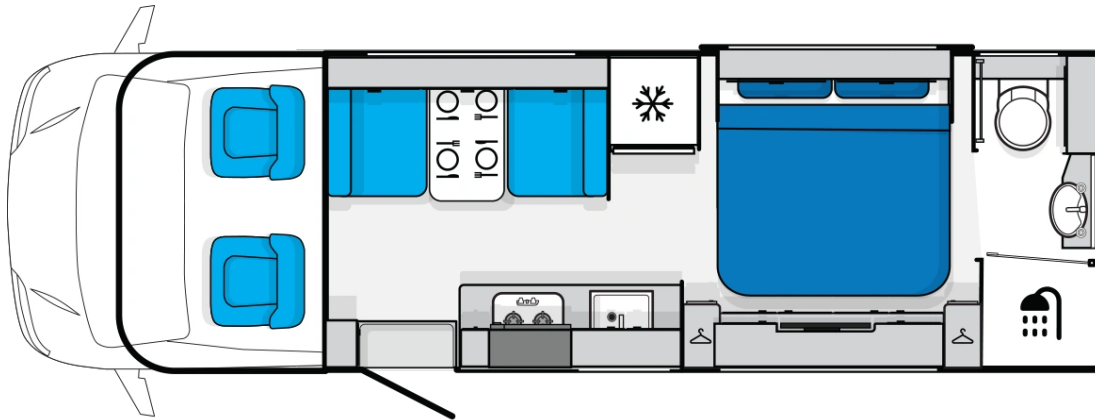

Let's Go 4 Berth Royale Floorplans

Day

Night