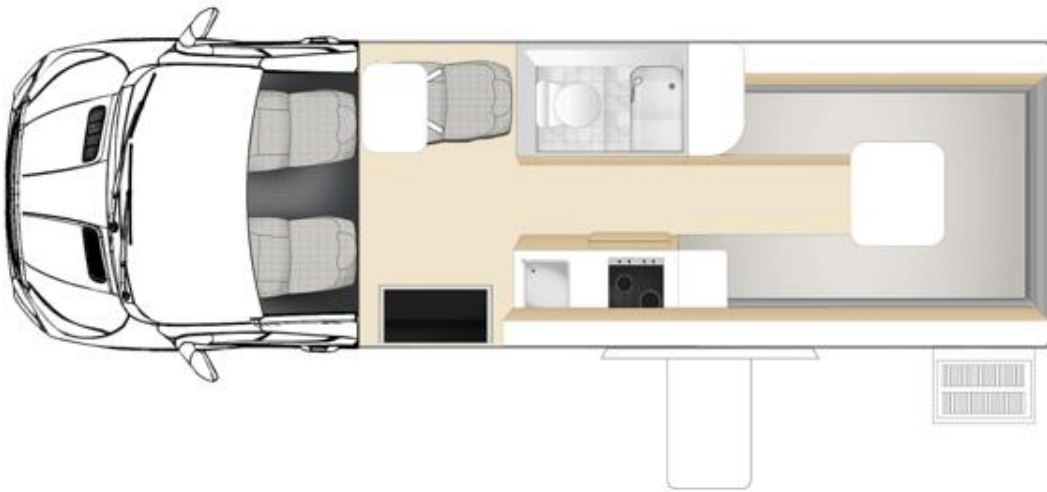

Apollo Euro Plus Floorplans

Day

Night

Floor plans and specifications are intended as a guide and Apollo cannot guarantee exact specifications and layouts.

Available on all independent and tailor-made holidays in Australia.