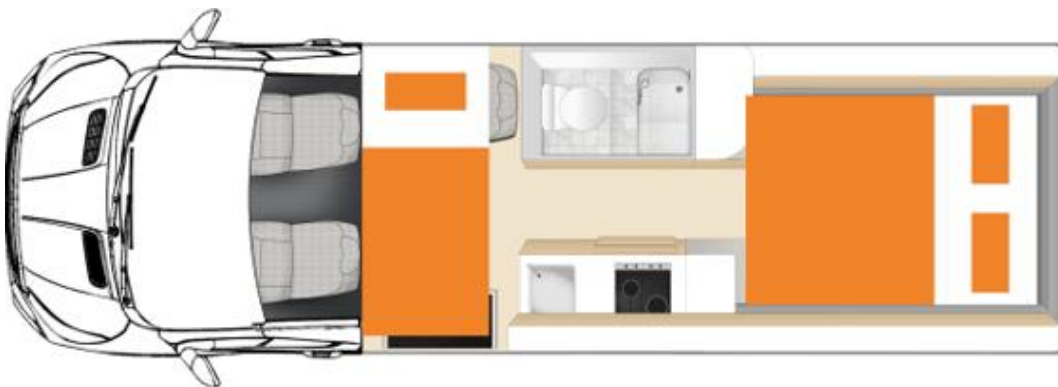

Floor plans and specifications are intended as a guide and Apollo cannot guarantee exact specifications and layouts.

Available on all independent and tailor-made holidays in Australia.