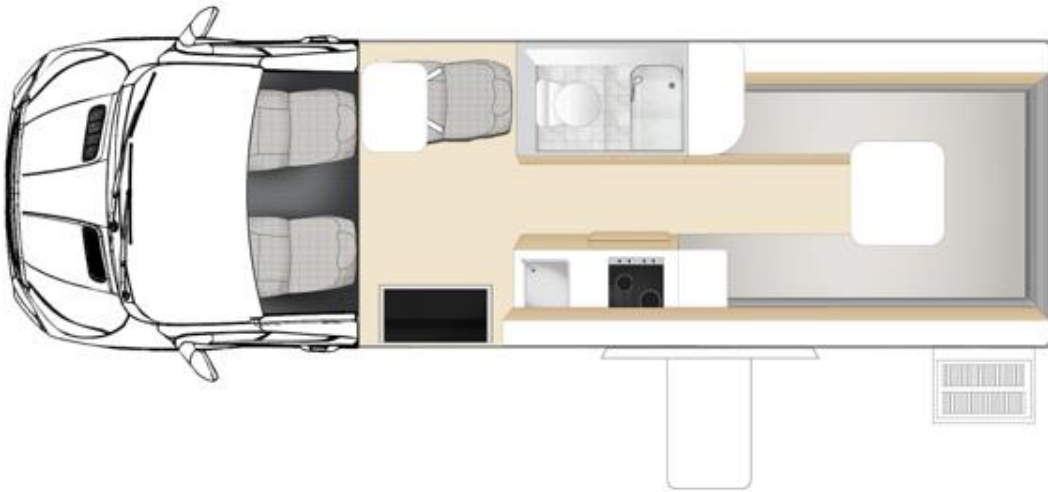

Apollo Euro Quest Floorplans

Day

Night

Floor plans and specifications are intended as a guide and Apollo cannot guarantee exact specifications and layouts.

Available on all independent and tailor-made holidays in Australia.