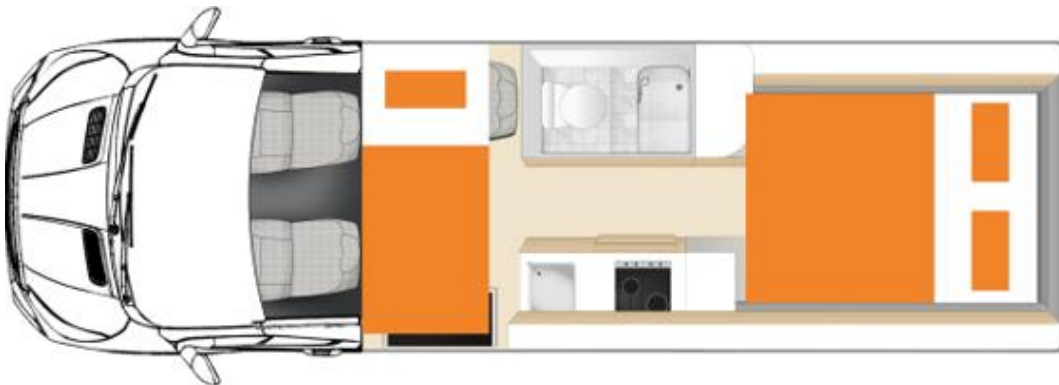

Floor plans and specifications are intended as a guide and Apollo cannot guarantee exact specifications and layouts.

Available on all independent and tailor-made holidays in Australia.