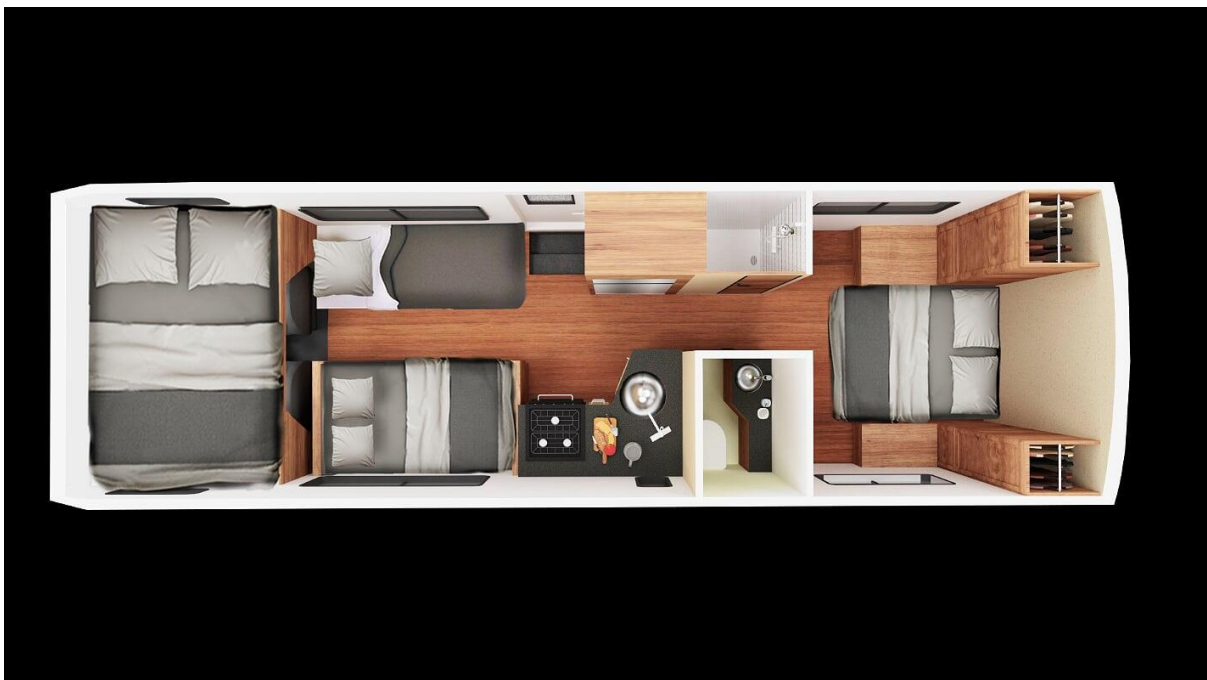

Floor plans and specifications are intended as a guide and Cruise Canada cannot guarantee exact specifications and layouts.

Available on all independent and tailor-made holidays in Canada.